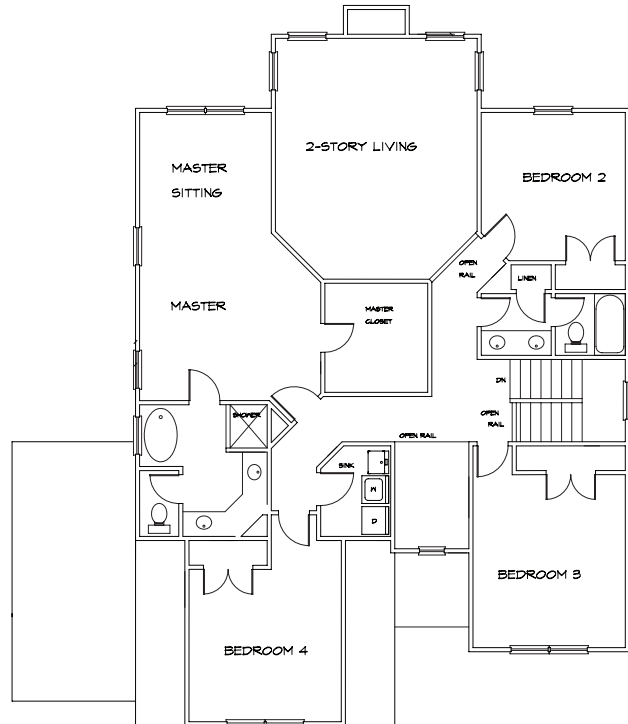

THE PARKER

MAIN LEVEL

UPPER LEVEL

Sales: Theresa Dunney 770-527-1461 | tdunney@psponline.com

PEGGY SLAPHEY
PROPERTIES, Inc.
www.PSPONLINE.com
SALES AND MARKETING TEAM