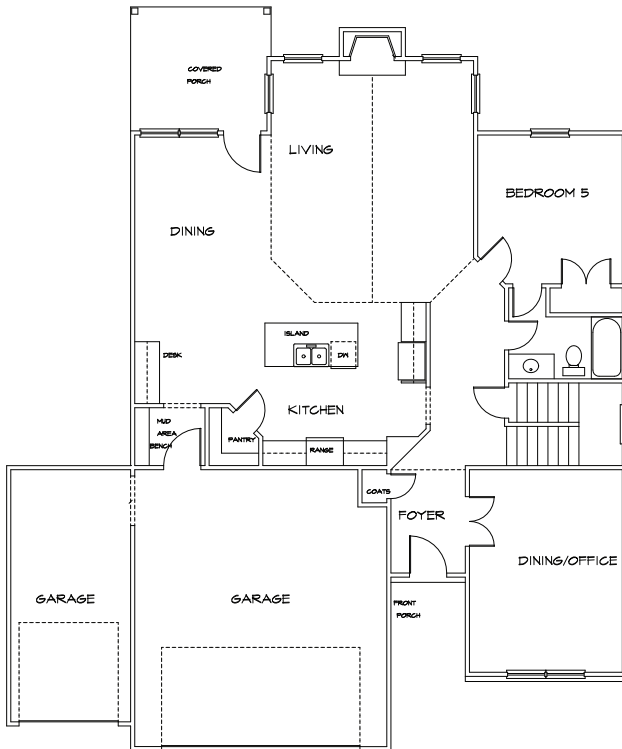

THE PARKER

MAIN LEVEL

UPPER LEVEL

Sales: Theresa Dunney 770-527-1461 | tdunney@psponline.com

PEGGY SLAPHEY
PROPERTIES, Inc.
www.PSPONLINE.com
SALES AND MARKETING TEAM