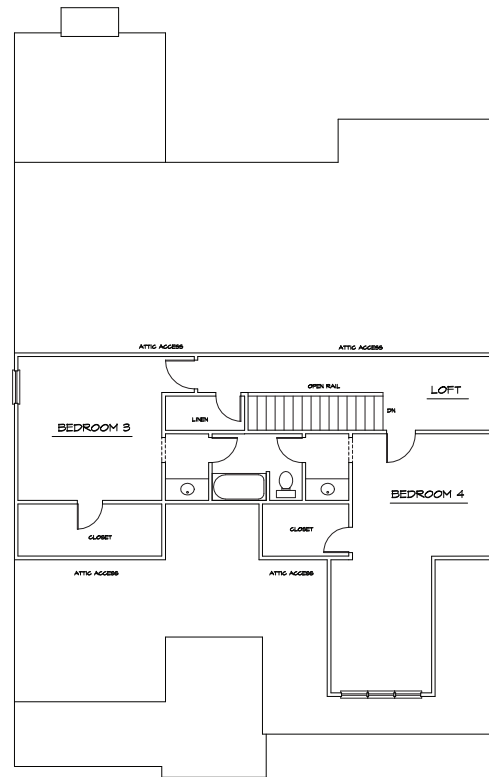

THE BAILEY

Sales: Theresa Dunney 770-527-1461 | tdunney@psponline.com

PEGGY SLAPHEY
 PROPERTIES, Inc.
www.PSPONLINE.com
 SALES AND MARKETING TEAM