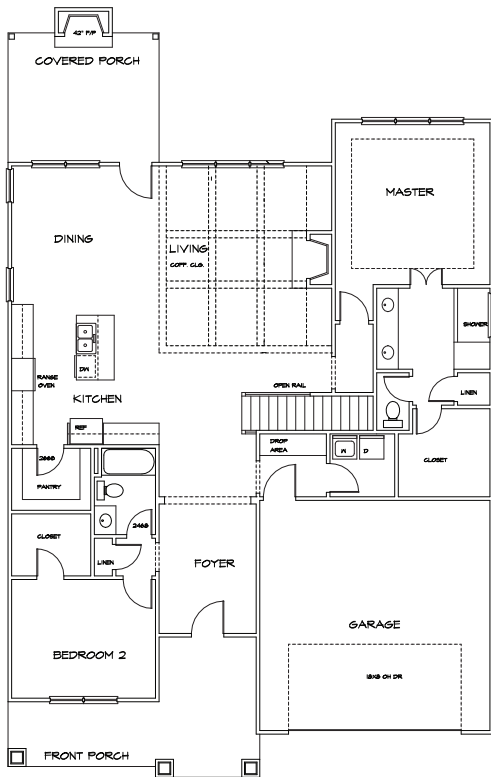

THE BAILEY

Sales: Theresa Dunney 770-527-1461 | tdunney@psponline.com

PEGGY SLAPHEY
 PROPERTIES, Inc.
www.PSPONLINE.com
 SALES AND MARKETING TEAM