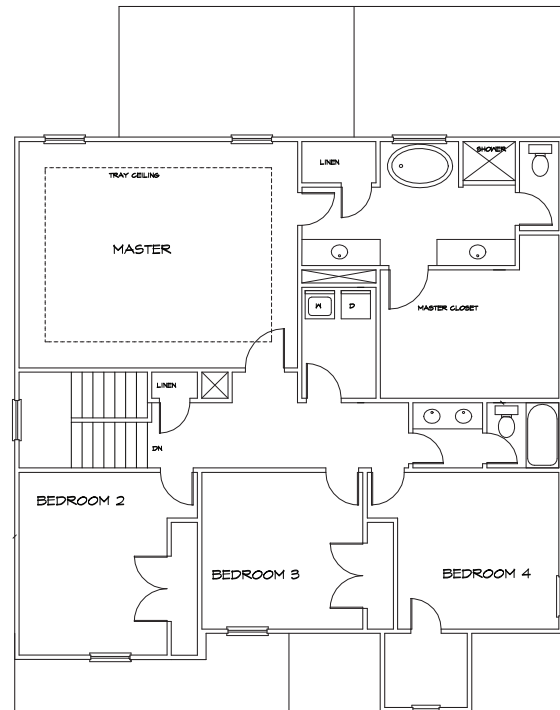

THE SHANNON

Sales: Theresa Dunney 770-527-1461 | tdunney@psponline.com

PEGGY SLAPHEY
PROPERTIES, Inc.
www.PSPONLINE.com
SALES AND MARKETING TEAM