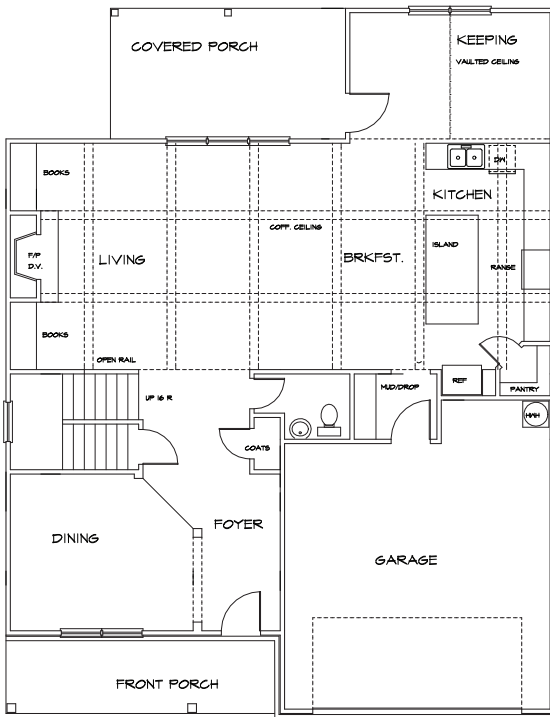

THE SHANNON

Sales: Theresa Dunney 770-527-1461 | tdunney@psponline.com

PEGGY SLAPHEY
PROPERTIES, Inc.
www.PSPONLINE.com
SALES AND MARKETING TEAM